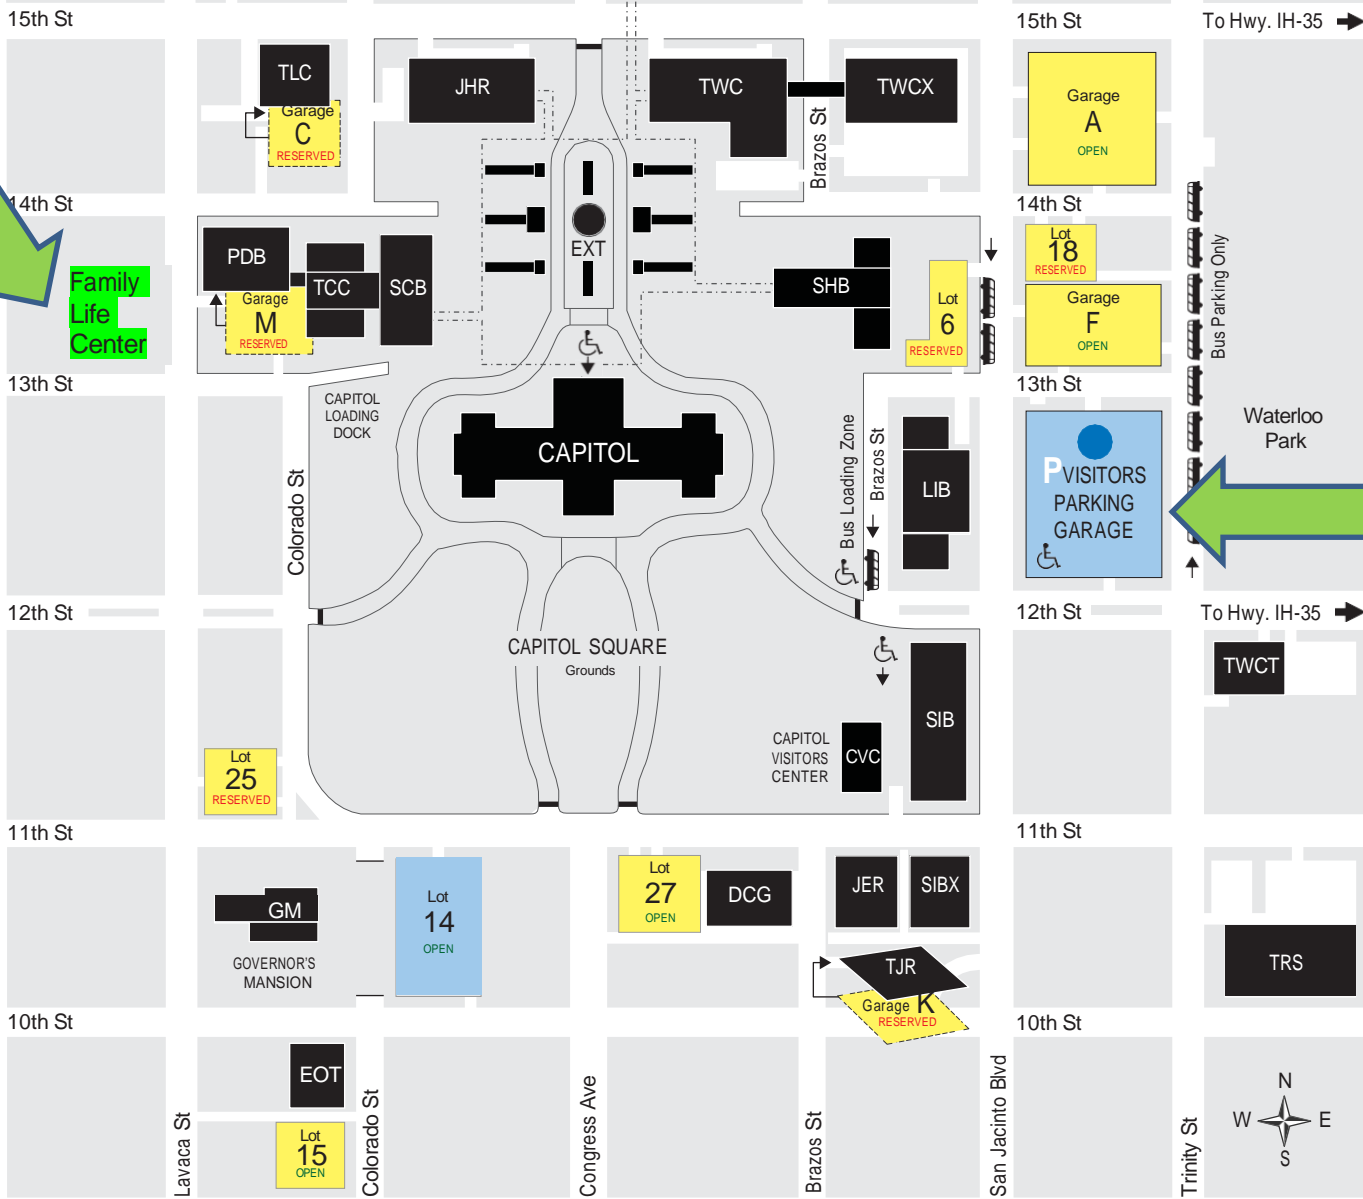

Family Life Center

VISITORS PARKING GARAGE

15th St

14th St

13th St

12th St

11th St

10th St

15th St

14th St

13th St

12th St

11th St

10th St

To Hwy. IH-35 →

To Hwy. IH-35 →

Waterloo Park

Trinity St

San Jacinto Blvd

Brazos St

Colorado St

Lavaca St

Bus Parking Only

Bus Loading Zone

Congress Ave

Brazos St

San Jacinto Blvd

Trinity St

Colorado St

Lavaca St

Colorado St

GOVERNOR'S MANSION